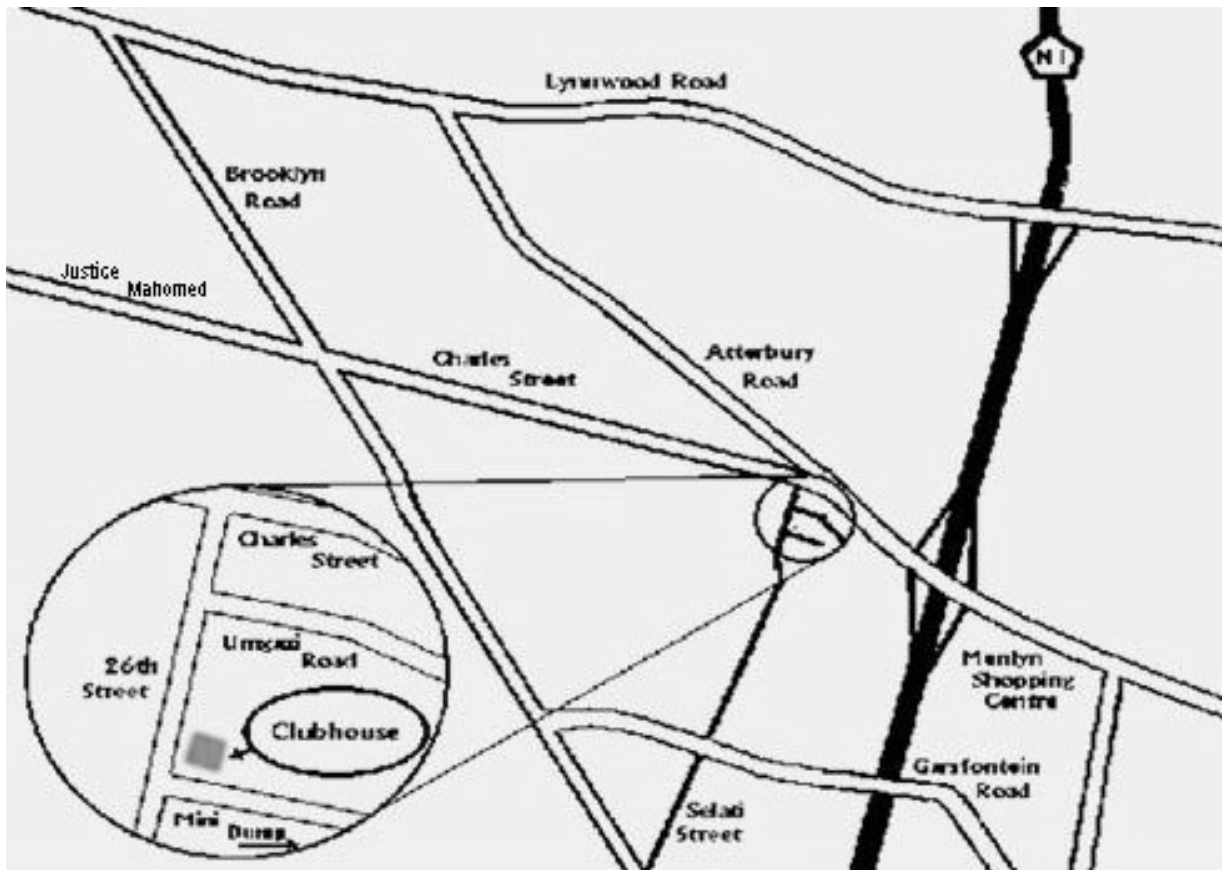

Map:

Driving Directions:

- Take the **ATTERBURY ROAD** off ramp of the N1 Highway (going away from Menlyn Shopping Centre & towards town)
- Take the first **LEFT** slipway to turn onto **JUSTICE MAHOMED** (used to be **CHARLES STREET**). This is opposite the Dros and Travel Lodge “instant” hotel.
- **26TH STREET** is the very first left again (about 200m along & diagonally opposite the BP garage).
- The PGMC Clubhouse is the 2nd left (there is a yellow PGMC sign on the building - visible from the street - after / next to the Wrestling Club)
- There is parking in the grounds, or in the open ground next to our property - accessed through the Wrestling Club.
- GPS Coordinates: S: 25° 46' 35.0" E: 28° 16' 01.3"